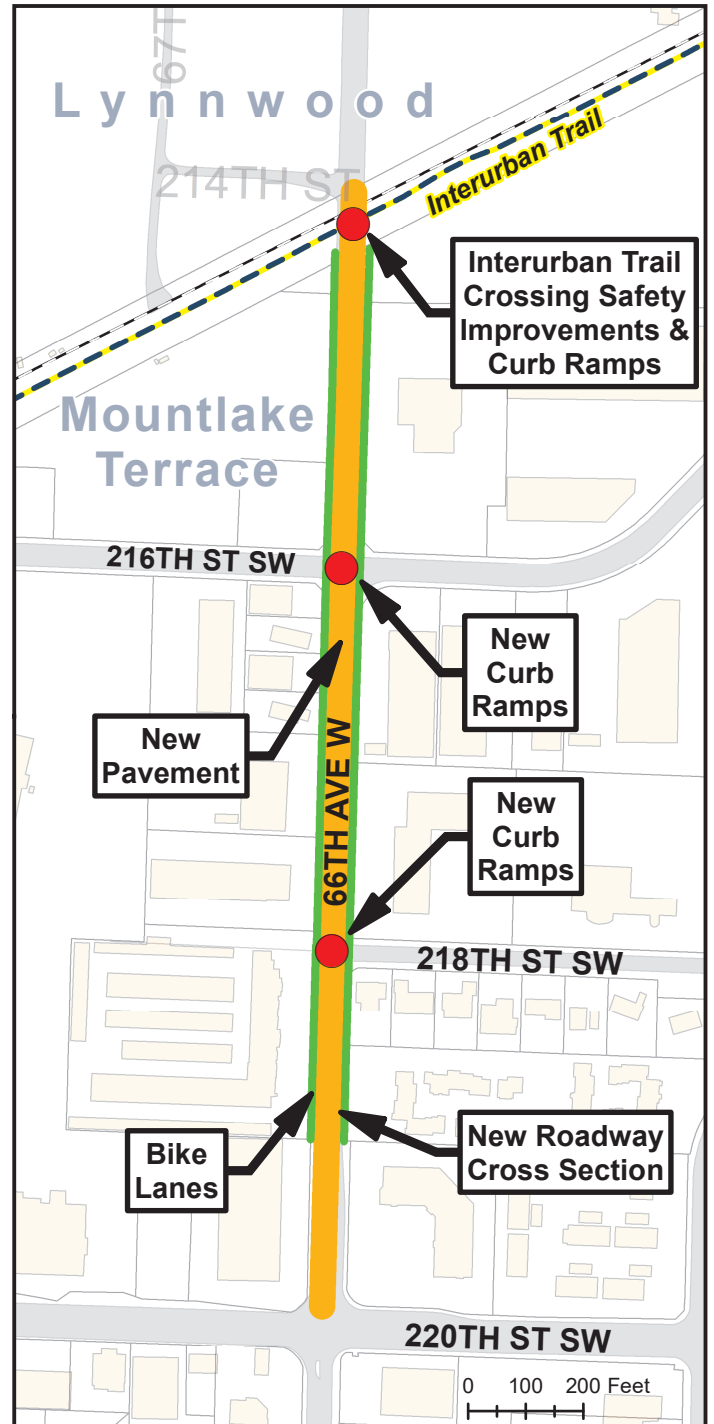

Vicinity Map

Project Site

Roadway Cross Section

66th Ave W Reconstruction Project Vicinity Map & Cross Section

Updated Oct 2022

Z:\GIS_Data_Maps\2022 Map Projects\Map22_180_Rikki's 66th Ave W Reconstruction Map updates\66th Ave Project\VicinityMap_updated.mxd